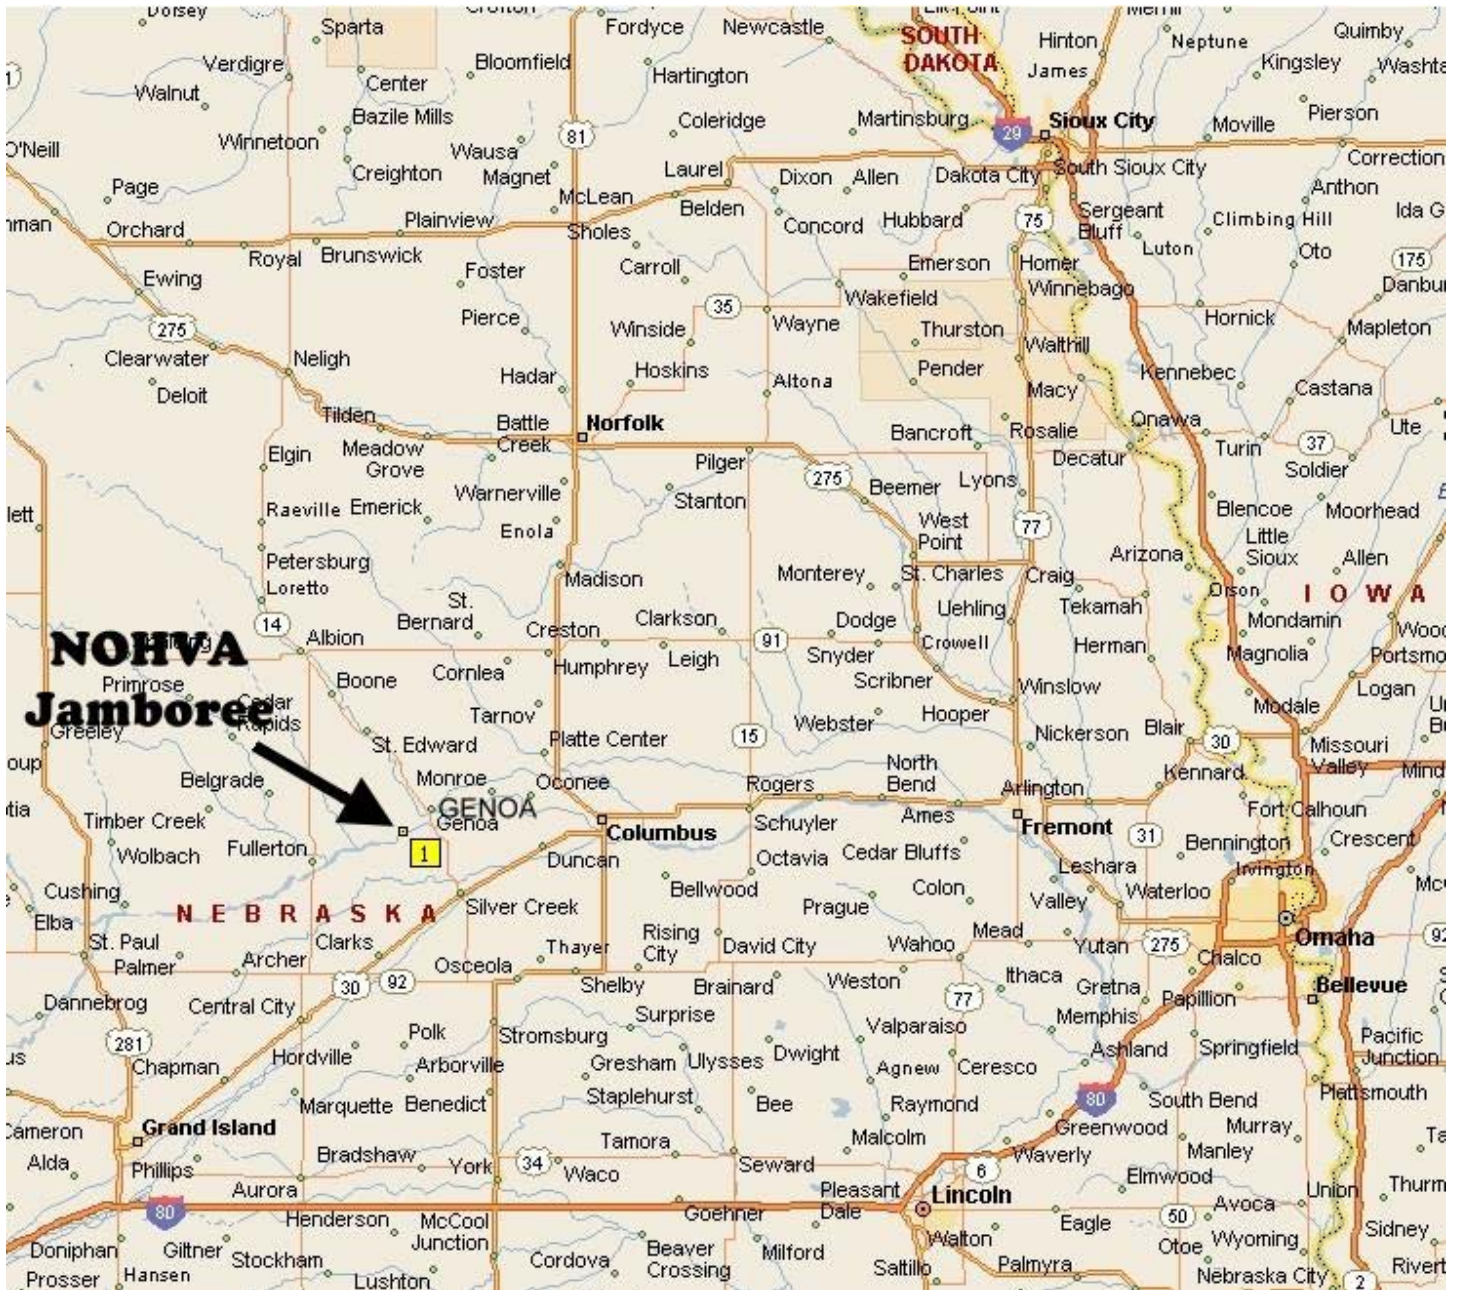

Map to the NOHVA Jamboree

The Headworks Park NOHVA Jamboree is 5 miles WEST of Genoa Nebraska on state highway 22.

Directions - From the south side of Genoa and the intersection of state highways 22 and 39, follow the red and white "NOHVA JAMBOREE" Signs and look for the HEADWORKS PARK sign! Simply follow the red and white signs along the highway!